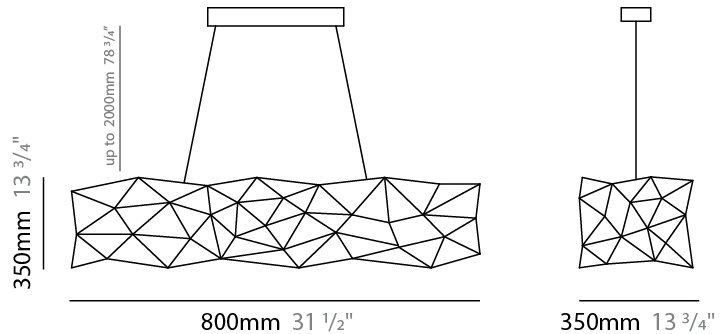

COSMOS ABSTRACT SUSPENSION

D101942-

base number	LED	Color	Finish
	Dimming	Temperature	Options

1. To build a product code in our configurator select the specify button on the base model # product page
2. To build a manual product code on this datasheet choose from the options listed below in blue font and add the suffix to the base model #

GENERAL

Series: Cosmos Abstract
Brand: Quasar
Division: Design
Mounting Type: Suspension
Mounting Location: Ceiling
Subcategory: Ambient

PHYSICAL

Shape: Abstract
Length (mm): 800
Length (in): 31 1/2
Width (mm): 350
Width (in): 13 3/4
Height (mm): 350
Height (in): 13 3/4
Max. Overall Height (mm): 2350
Max. Overall Height (in): 92 1/2
Light Distribution: Omnidirectional
Weight (kg): 2.50
Weight (lbs): 5.51
Fixture Finish: NIC / BRA / BBR
Fixture Material: Metal
Upon Request: Custom Sizes

ELECTRICAL

Lamp Type: LED
Input Wattage (W): 21
Dimming: Non-Dimming / Phase Dimming (120vac Only)
Driver Included: Yes
Driver Location: Integrated
Driver Type: Constant Voltage - Universal
Driver Class: Class 2
Input Voltage (V): 120 - 277
Output Voltage (V): 12
Upon Request: Integral: 0-10Vdc dimming

LED

Number of LEDs: 35
Color Temperature (°K): 2400 / 2800
Max. Delivered Lumen (lm): 1050 (2800K)
CRI: >90 CRI
Lamp Life (hrs): 50000

OPTICAL

RATINGS AND CERTIFICATIONS

Certified By: Certified for North American Standards
IP rating: IP20