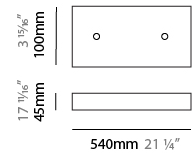

COSMOS ABSTRACT SUSPENSION

D101942-

base number	LED	Color	Finish
	Dimming	Temperature	Options

1. To build a product code in our configurator select the specify button on the base model # product page
2. To build a manual product code on this datasheet choose from the options listed below in blue font and add the suffix to the base model #

GENERAL

Series: Cosmos Abstract
Brand: Quasar
Division: Design
Mounting Type: Suspension
Mounting Location: Ceiling
Subcategory: Ambient

PHYSICAL

Shape: Abstract
Length (mm): 800
Length (in): 31 1/2
Width (mm): 350
Width (in): 13 3/4
Height (mm): 350
Height (in): 13 3/4
Max. Overall Height (mm): 2350
Max. Overall Height (in): 92 1/2
Light Distribution: Omnidirectional
Weight (kg): 2.50
Weight (lbs): 5.51
Fixture Finish: NIC / BRA / BBR
Fixture Material: Metal
Upon Request: Custom Sizes

ELECTRICAL

Lamp Type: LED
Input Wattage (W): 21
Dimming: Non-Dimming / Phase Dimming (120vac Only)
Driver Included: Yes
Driver Location: Integrated
Driver Type: Constant Voltage - Universal
Driver Class: Class 2
Input Voltage (V): 120 - 277
Output Voltage (V): 12
Upon Request: Integral: 0-10Vdc dimming

LED

Number of LEDs: 35
Color Temperature (°K): 2400 / 2800
Max. Delivered Lumen (lm): 1050 (2800K)
CRI: >90 CRI
Lamp Life (hrs): 50000

OPTICAL

RATINGS AND CERTIFICATIONS

Certified By: Certified for North American Standards
IP rating: IP20