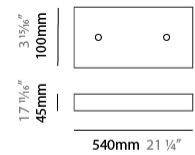

COSMOS ABSTRACT SUSPENSION

D101738-

base number   LED Dimming   Color Temperature   Finish Options

1. To build a product code in our configurator select the specify button on the base model # product page
2. To build a manual product code on this datasheet choose from the options listed below in blue font and add the suffix to the base model #

GENERAL

Series: Cosmos Abstract
Brand: Quasar
Division: Design
Mounting Type: Suspension
Mounting Location: Ceiling
Subcategory: Ambient

PHYSICAL

Shape: Abstract
Length (mm): 1250
Length (in): 49 3/16
Width (mm): 500
Width (in): 19 11/16
Height (mm): 400
Height (in): 15 3/4
Max. Overall Height (mm): 2400
Max. Overall Height (in): 94 1/2
Light Distribution: Omnidirectional
Weight (kg): 4
Weight (lbs): 8.82
[Fixture Finish: NIC / BRA / BBR](#)
Fixture Material: Metal
Cable Details: 2000mm Cable
Upon Request: Custom Sizes

ELECTRICAL

Lamp Type: LED
Input Wattage (W): 30
[Dimming: Non-Dimming / Phase Dimming (120vac Only)](#)
Driver Included: Yes
Driver Location: Integrated
Driver Type: Constant Voltage - Universal
Driver Class: Class 2
Input Voltage (V): 120 - 277
Output Voltage (V): 12
Upon Request: Integral: 0-10Vdc dimming

LED

Number of LEDs: 50
[Color Temperature (°K): 2400 / 2800](#)
Max. Delivered Lumen (lm): 1500 (2800K)
CRI: >90 CRI
Lamp Life (hrs): 50000

OPTICAL

RATINGS AND CERTIFICATIONS

Certified By: Certified for North American Standards
IP rating: IP20