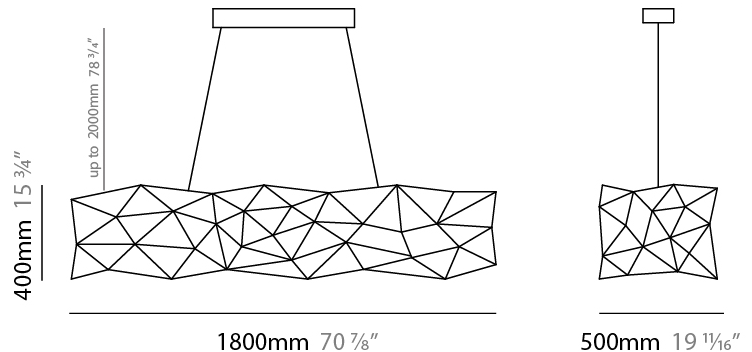

COSMOS ABSTRACT SUSPENSION

D101739-

base number   LED   Color   Finish
Dimming   Temperature   Options

1. To build a product code in our configurator select the specify button on the base model # product page
2. To build a manual product code on this datasheet choose from the options listed below in blue font and add the suffix to the base model #

GENERAL

Series: Cosmos Abstract
Brand: Quasar
Division: Design
Mounting Type: Suspension
Mounting Location: Ceiling
Subcategory: Ambient

PHYSICAL

Shape: Abstract
Length (mm): 1800
Length (in): 70 ⁷/₈
Width (mm): 500
Width (in): 19 ¹¹/₁₆
Height (mm): 400
Height (in): 15 ³/₄
Max. Overall Height (mm): 2400
Max. Overall Height (in): 94 ¹/₂
Light Distribution: Omnidirectional
Weight (kg): 4.5
Weight (lbs): 9.92
[Fixture Finish: NIC / BRA / BBR](#)
Fixture Material: Metal
Cable Details: 2000mm Cable
Upon Request: Custom Sizes

ELECTRICAL

Lamp Type: LED
Input Wattage (W): 36
[Dimming: Non-Dimming / Phase Dimming (120vac Only)](#)
Driver Included: Yes
Driver Location: Integrated
Driver Type: Constant Voltage - Universal
Driver Class: Class 2
Input Voltage (V): 120 - 277
Output Voltage (V): 12
Upon Request: Integral: 0-10Vdc dimming

LED

Number of LEDs: 60
[Color Temperature (°K): 2400 / 2800](#)
Max. Delivered Lumen (lm): 1800 (2800K)
CRI: >90 CRI
Lamp Life (hrs): 50000

OPTICAL

RATINGS AND CERTIFICATIONS

Certified By: Certified for North American Standards
IP rating: IP20