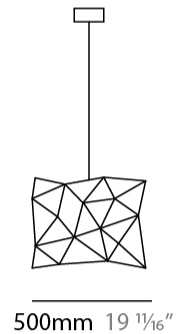

COSMOS ABSTRACT SUSPENSION

D101738-

base number   LED Dimming   Color Temperature   Finish Options

1. To build a product code in our configurator select the specify button on the base model # product page
2. To build a manual product code on this datasheet choose from the options listed below in blue font and add the suffix to the base model #

GENERAL

Series: Cosmos Abstract
Brand: Quasar
Division: Design
Mounting Type: Suspension
Mounting Location: Ceiling
Subcategory: Ambient

PHYSICAL

Shape: Abstract
Length (mm): 1250
Length (in): 49 3/16
Width (mm): 500
Width (in): 19 11/16
Height (mm): 400
Height (in): 15 3/4
Max. Overall Height (mm): 2400
Max. Overall Height (in): 94 1/2
Light Distribution: Omnidirectional
Weight (kg): 4
Weight (lbs): 8.82
[Fixture Finish: NIC / BRA / BBR](#)
Fixture Material: Metal
Cable Details: 2000mm Cable
Upon Request: Custom Sizes

ELECTRICAL

Lamp Type: LED
Input Wattage (W): 30
[Dimming: Non-Dimming / Phase Dimming (120vac Only)](#)
Driver Included: Yes
Driver Location: Integrated
Driver Type: Constant Voltage - Universal
Driver Class: Class 2
Input Voltage (V): 120 - 277
Output Voltage (V): 12
Upon Request: Integral: 0-10Vdc dimming

LED

Number of LEDs: 50
[Color Temperature (°K): 2400 / 2800](#)
Max. Delivered Lumen (lm): 1500 (2800K)
CRI: >90 CRI
Lamp Life (hrs): 50000

OPTICAL

RATINGS AND CERTIFICATIONS

Certified By: Certified for North American Standards
IP rating: IP20