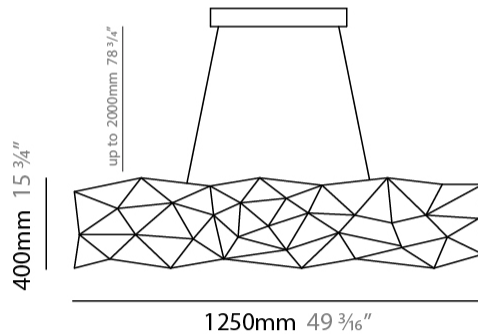

COSMOS ABSTRACT SUSPENSION

D101738-

base number   LED Dimming   Color Temperature   Finish Options

1. To build a product code in our configurator select the specify button on the base model # product page
2. To build a manual product code on this datasheet choose from the options listed below in blue font and add the suffix to the base model #

GENERAL

Series: Cosmos Abstract
Brand: Quasar
Division: Design
Mounting Type: Suspension
Mounting Location: Ceiling
Subcategory: Ambient

PHYSICAL

Shape: Abstract
Length (mm): 1250
Length (in): 49 3/16
Width (mm): 500
Width (in): 19 11/16
Height (mm): 400
Height (in): 15 3/4
Max. Overall Height (mm): 2400
Max. Overall Height (in): 94 1/2
Light Distribution: Omnidirectional
Weight (kg): 4
Weight (lbs): 8.82
[Fixture Finish: NIC / BRA / BBR](#)
Fixture Material: Metal
Cable Details: 2000mm Cable
Upon Request: Custom Sizes

ELECTRICAL

Lamp Type: LED
Input Wattage (W): 30
[Dimming: Non-Dimming / Phase Dimming (120vac Only)](#)
Driver Included: Yes
Driver Location: Integrated
Driver Type: Constant Voltage - Universal
Driver Class: Class 2
Input Voltage (V): 120 - 277
Output Voltage (V): 12
Upon Request: Integral: 0-10Vdc dimming

LED

Number of LEDs: 50
[Color Temperature (°K): 2400 / 2800](#)
Max. Delivered Lumen (lm): 1500 (2800K)
CRI: >90 CRI
Lamp Life (hrs): 50000

OPTICAL

RATINGS AND CERTIFICATIONS

Certified By: Certified for North American Standards
IP rating: IP20