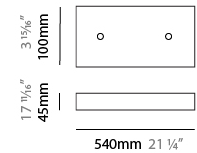

COSMOS ABSTRACT SUSPENSION

D101739-

base number   LED   Color   Finish
Dimming   Temperature   Options

1. To build a product code in our configurator select the specify button on the base model # product page
2. To build a manual product code on this datasheet choose from the options listed below in blue font and add the suffix to the base model #

GENERAL

Series: Cosmos Abstract
Brand: Quasar
Division: Design
Mounting Type: Suspension
Mounting Location: Ceiling
Subcategory: Ambient

PHYSICAL

Shape: Abstract
Length (mm): 1800
Length (in): 70 ⁷/₈
Width (mm): 500
Width (in): 19 ¹¹/₁₆
Height (mm): 400
Height (in): 15 ³/₄
Max. Overall Height (mm): 2400
Max. Overall Height (in): 94 ¹/₂
Light Distribution: Omnidirectional
Weight (kg): 4.5
Weight (lbs): 9.92
[Fixture Finish: NIC / BRA / BBR](#)
Fixture Material: Metal
Cable Details: 2000mm Cable
Upon Request: Custom Sizes

ELECTRICAL

Lamp Type: LED
Input Wattage (W): 36
[Dimming: Non-Dimming / Phase Dimming (120vac Only)](#)
Driver Included: Yes
Driver Location: Integrated
Driver Type: Constant Voltage - Universal
Driver Class: Class 2
Input Voltage (V): 120 - 277
Output Voltage (V): 12
Upon Request: Integral: 0-10Vdc dimming

LED

Number of LEDs: 60
[Color Temperature (°K): 2400 / 2800](#)
Max. Delivered Lumen (lm): 1800 (2800K)
CRI: >90 CRI
Lamp Life (hrs): 50000

OPTICAL

RATINGS AND CERTIFICATIONS

Certified By: Certified for North American Standards
IP rating: IP20